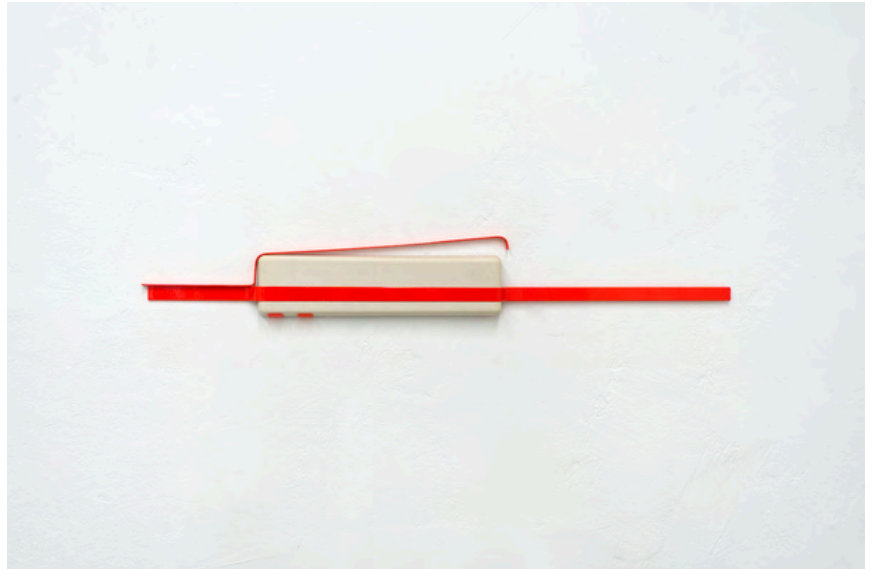

ELISA MANIG
* 1987

o. T. (prong) II

2023
Stahl (pulverbeschichtet),
Polyurethanguss
12 x 99 x 2,5 cm

2023
steel (powder-coated), polyurethane
cast
12 x 99 x 2,5 cm