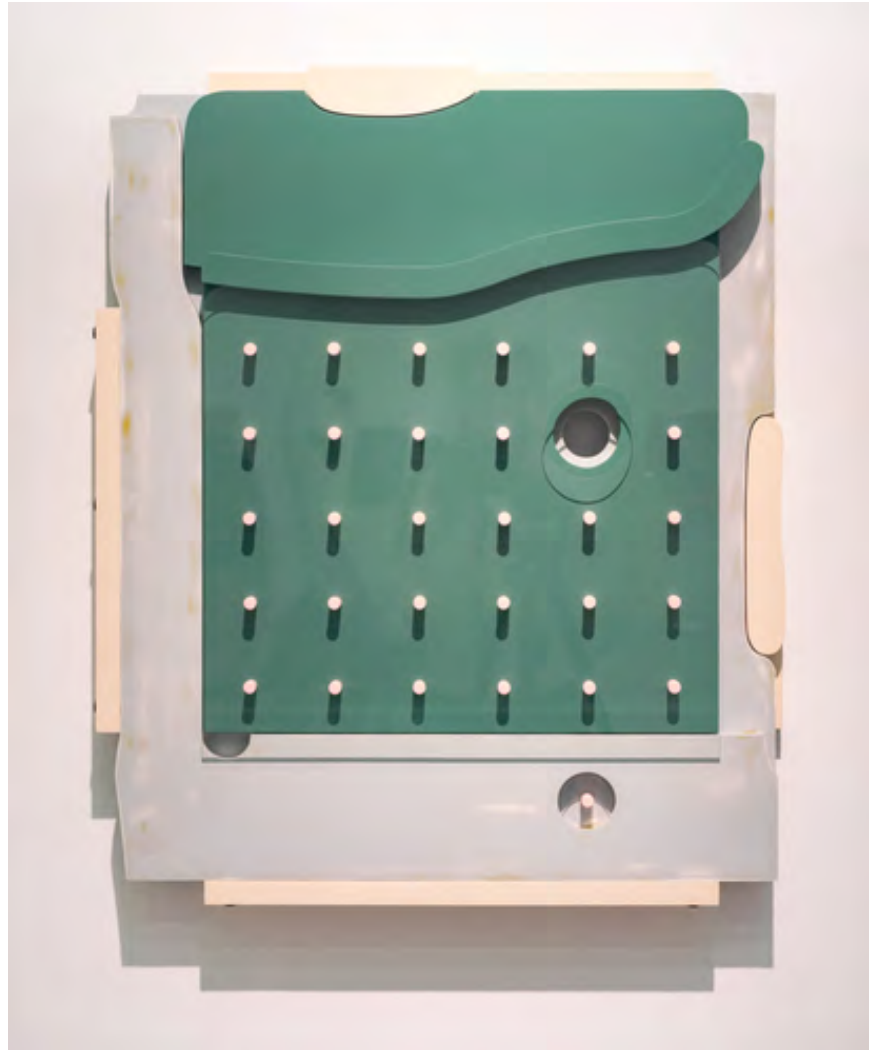

FAISAL HABIBI
* 1984 Jakarta

This Thing 58

2022
HMR MDF, Plexiglas, Stahl,
Polyesterkitt, Autolack
85 x 70 x 10,5 cm

2022
HMR MDF, plexiglass, steel, polyester
putty, automotive lacquer paint
85 x 70 x 10,5 cm