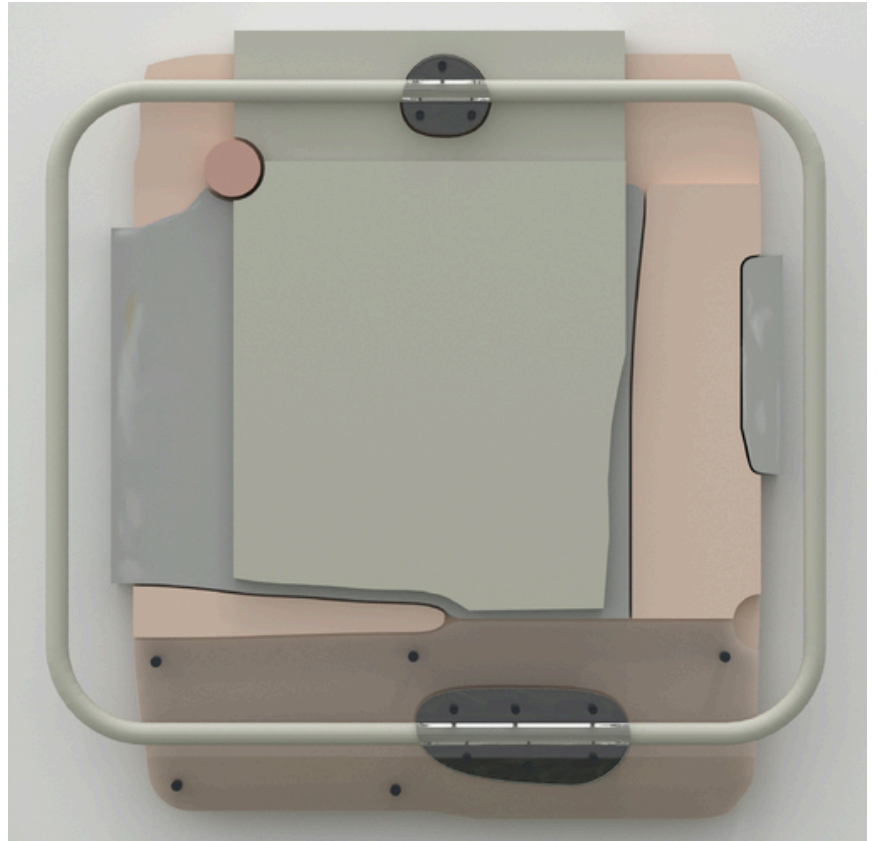

FAISAL HABIBI
* 1984 Jakarta

This Thing 56

2022
HMR MDF, Plexiglas, Stahl,
Polyesterkitt, Autolack
90 x 90 x 12 cm

2022
HMR MDF, plexiglass, steel polyester
putty, automotive lacquer paint
90 x 90 x 12 cm